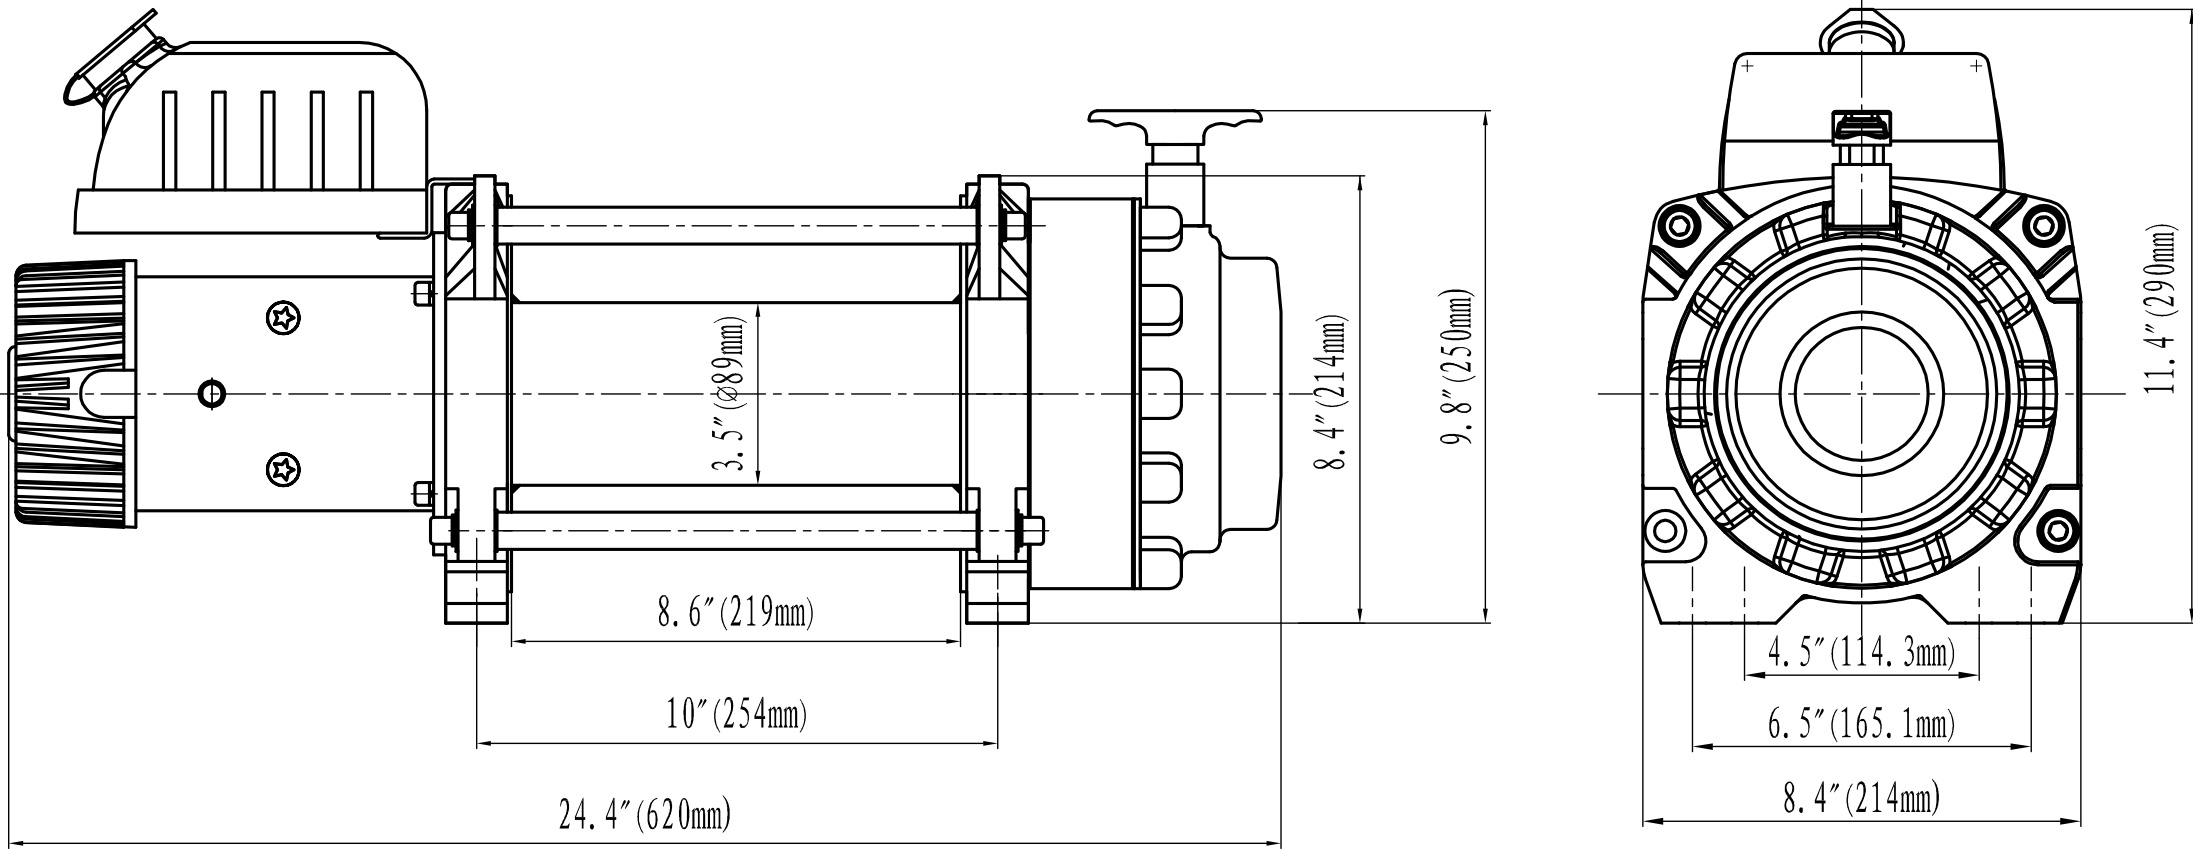

C17 500 EWX TECHNICAL DIAGRAM

VALUE WITHOUT COMPROMISE