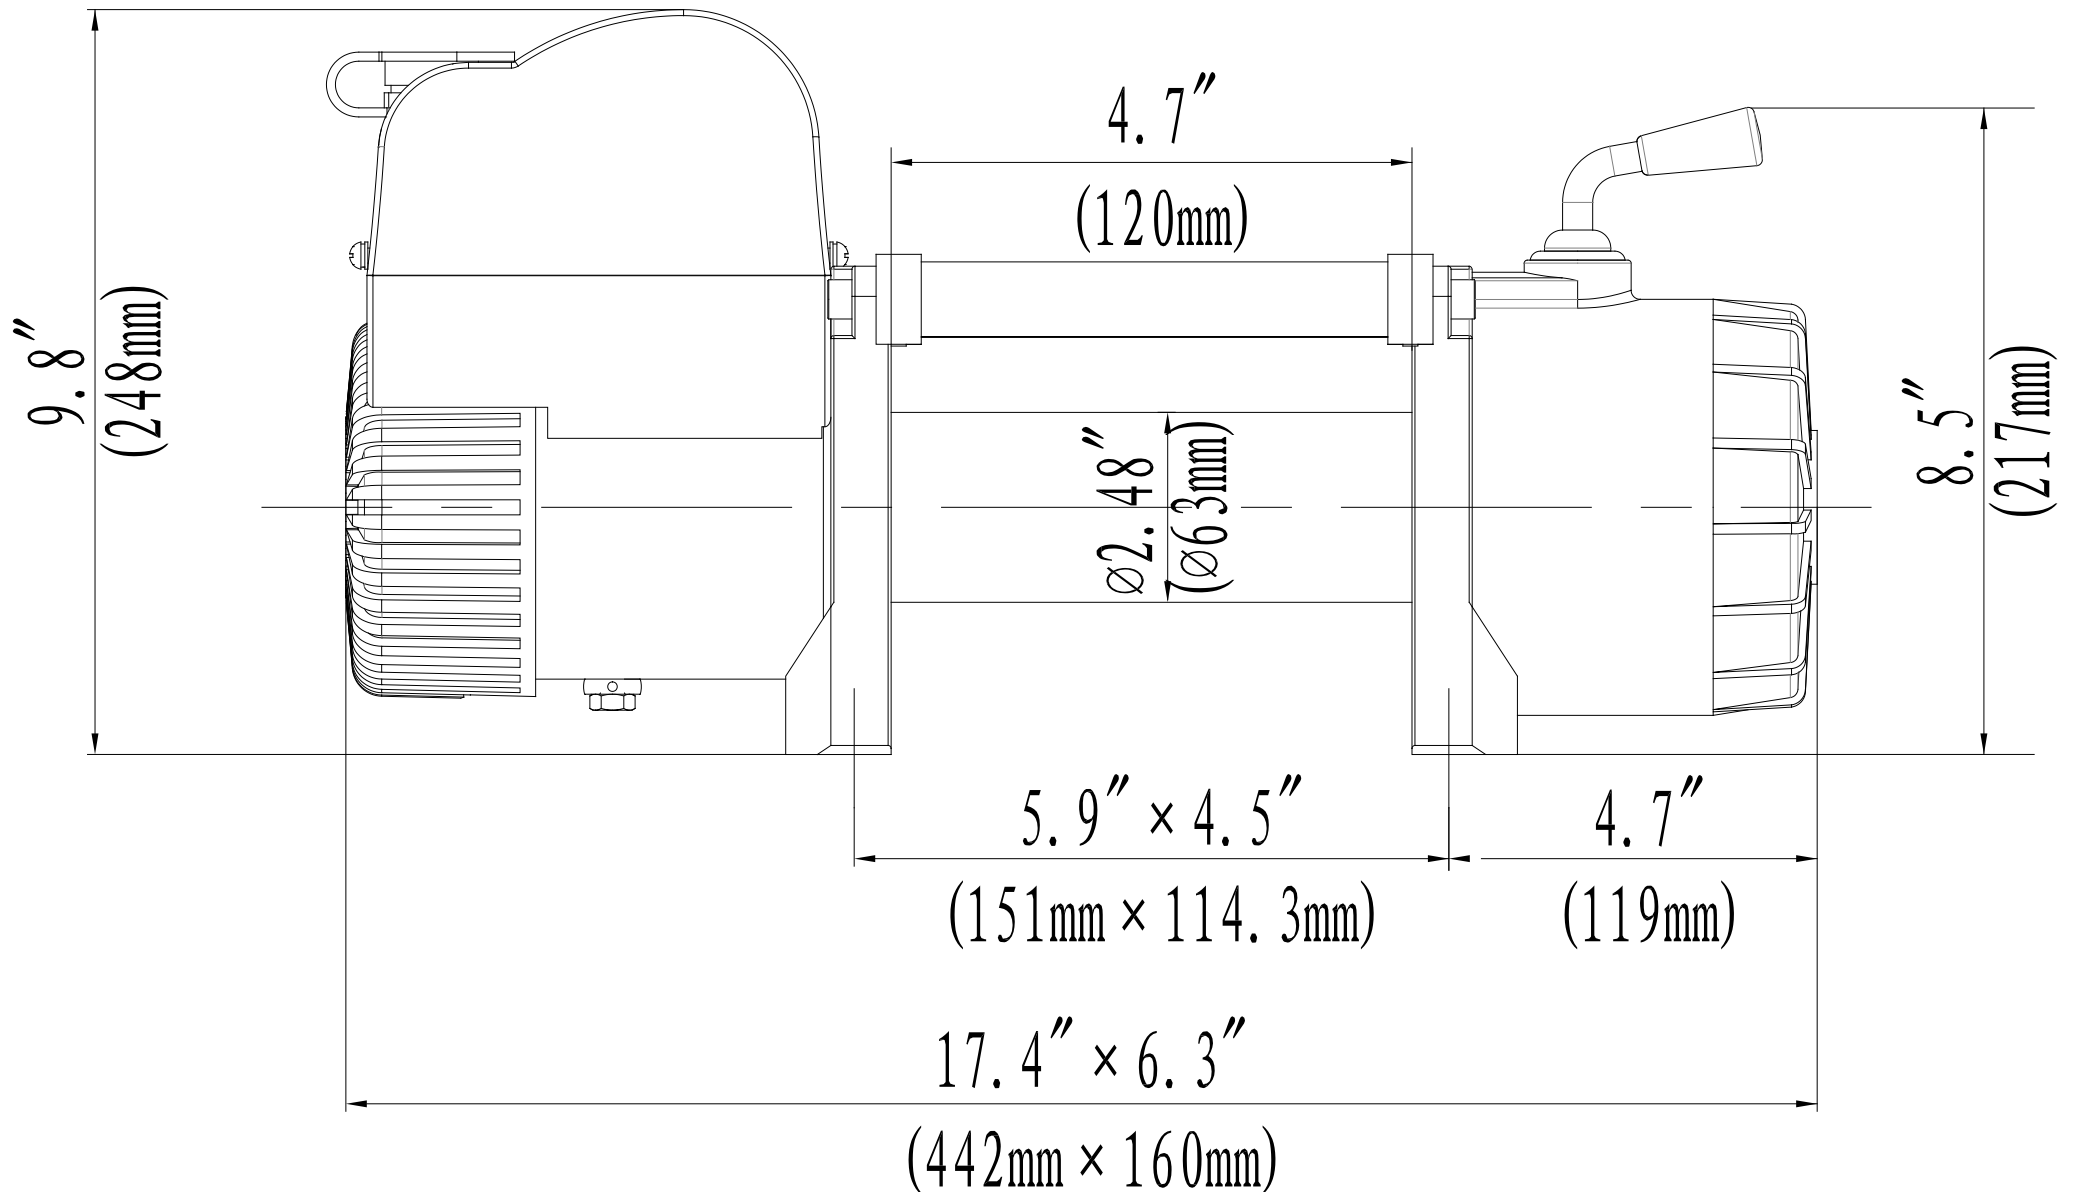

9500SD SAW TECHNICAL DIAGRAM

VALUE WITHOUT COMPROMISE